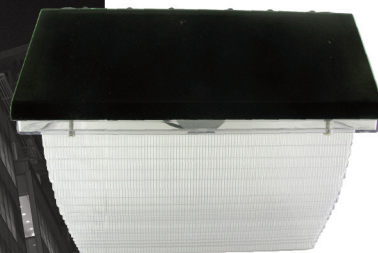

PRODUCT FOCUS

BRONZE COLLECTION WALL PACKS AND SURFACE MOUNT FIXTURES

For High Output Self Ballasted CFLs

MAX10058

FOR

>> 1X1 surface mount for ceilings in commercial properties, parking garages, canopy lighting, covered walkways and other indoor/outdoor applications.

SKFH1X1SMC

>> Large and small wall packs for indoor/outdoor use. Mounted facing downwards for security lighting, lighting pathways and general area lighting; mounted upwards for a wall wash to light the building facade or architectural features.

SKFHSWP

SKFHLWP

- Designed for high output self ballasted CFLs
- No external ballast required
- Heavy-duty cast aluminum housing; Rust and corrosion proof; Epoxy coated
- Door-hinge frame
- Lens refractor on wall mounted fixtures made of shock-resistant glass
- Surface mount has high quality acrylic lens cover
- Dark Bronze finish
- 1-year warranty